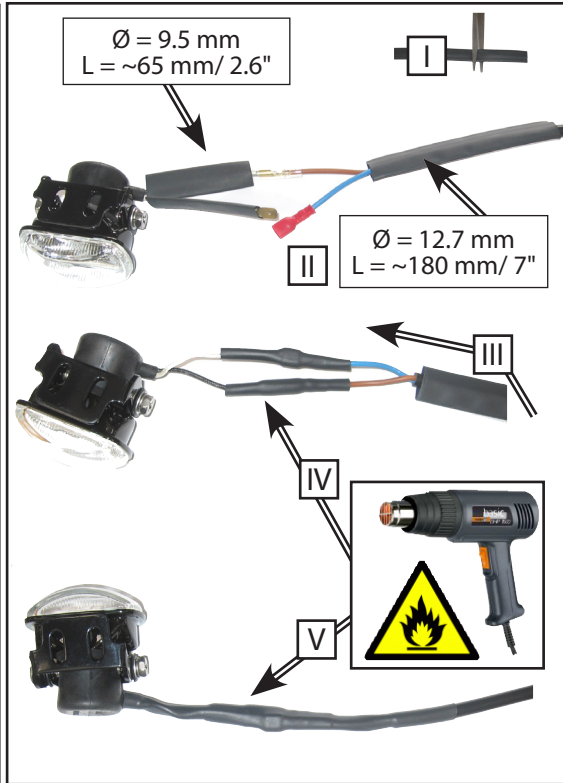

Luces auxiliares  
BMW R 1200 GS/LC  
Pieza 28360-5

28360-2

M5x12

9021A2-5

Sicherungsscheibe  
safety washer

9021A2-5

M5x12

M8x90

Fahrtrichtung/driving direction

D14,5 - d5,5 - L4,0

M5x12

Montage 28360-5xx und 28360-2xx identisch.  
Mounting 28360-5xx and 28360-2xx are identical!