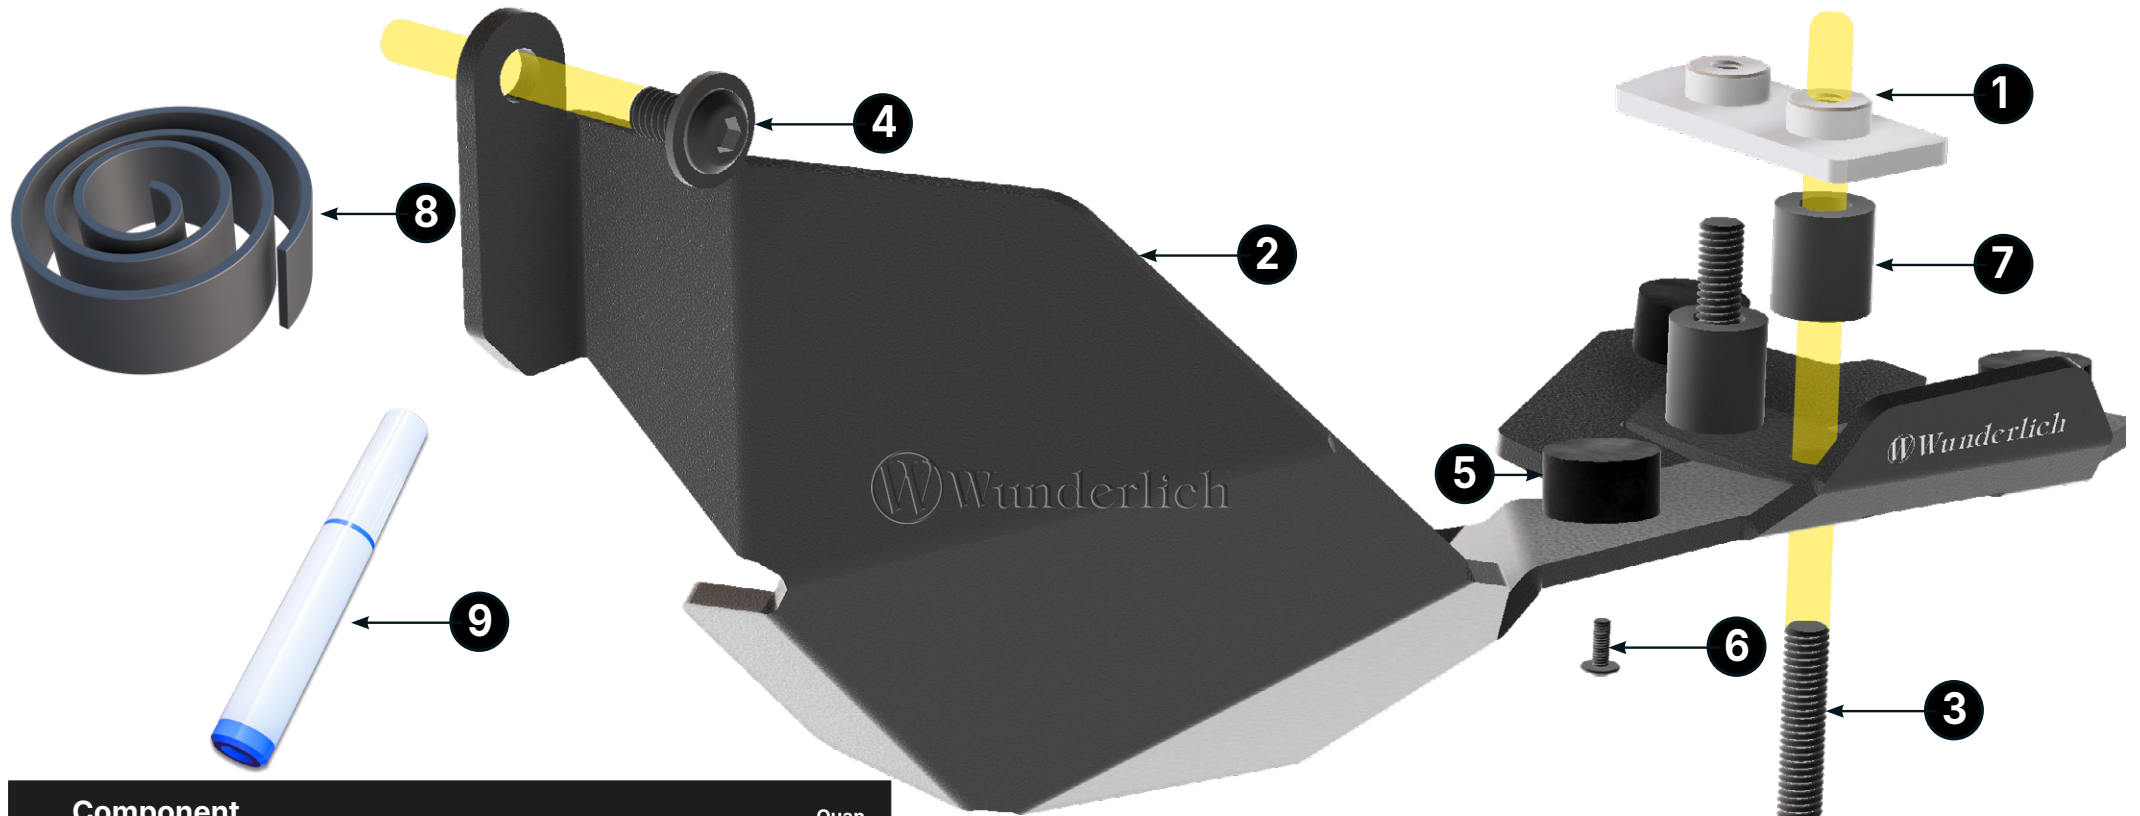

Your #TeamWunderlich

#20371-002

Cardan protection

#	Component	DIN	ISO	Quantity
The colours of the illustrations are for illustrative purposes only.				
1	Retaining plate			1
2	Cardan guard			1
3	Flanged bolt M6×30	7381	7381	2
4	Lens flange bolt M6×10	7381	7381	1
5	Silentblock			3
6	Pan head flange screw M4×6	7381	7381	3
7	Sleeve 14mm			2
8	Foam rubber			1
9	Thread-locking			1