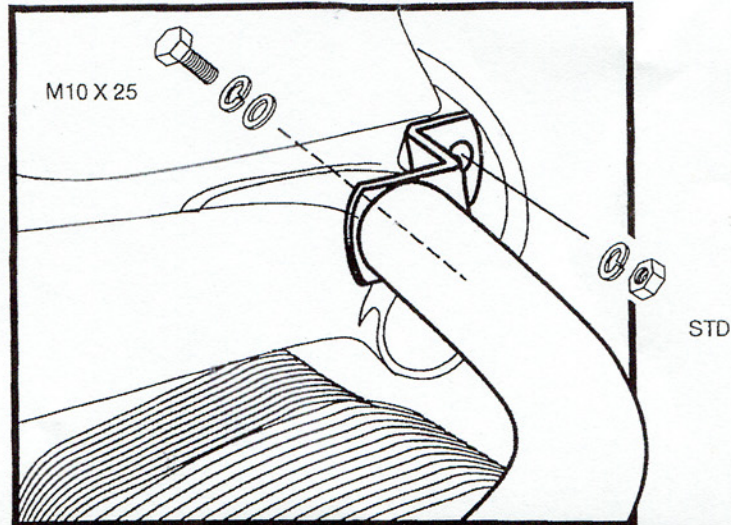

BMW R 1200 C
PARTNUMBER : BIBM_0101

Highway Bar Chrome Ø 38mm for BMW R 1200 C

FITTING MATERIAL

2 Hexagon head bolt	M10x25	4 Washers	Ø 10.5x21x2
1 Hexagon head bolt	M10x90	6 Hexagon protecting Cap	M10
2 Hexagon nut	M10	2 Support	KI 09070
2 Spring-washers	Ø 10	1 Highway Bar Chrome	Ø 38
1 Prevailing torque type hexagon nut with plastick insert	M10		