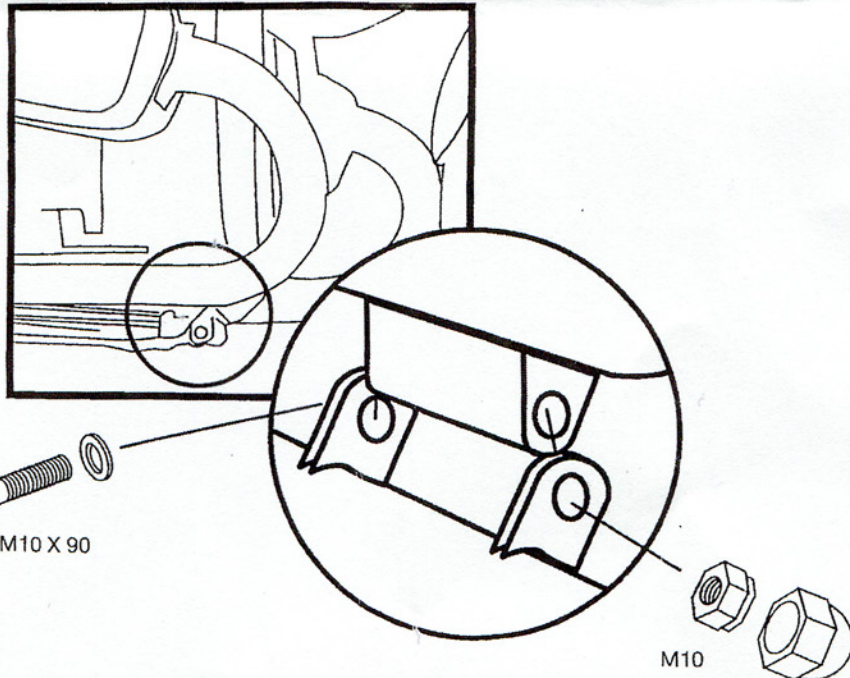

BMW R 1200 C
PARTNUMBER : BIBM_0101

Highway Bar Chrome Ø 38mm for BMW R 1200 C

FITTING MATERIAL

2 Hexagon head bolt	M10x25	4 Washers	Ø 10.5x21x2
1 Hexagon head bolt	M10x90	6 Hexagon protecting Cap	M10
2 Hexagon nut	M10	2 Support	KI 09070
2 Spring-washers	Ø 10	1 Highway Bar Chrome	Ø 38
1 Prevailing torque type hexagon nut with plastick insert	M10		